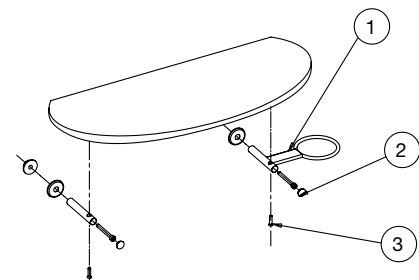

BLACK
GLASS -02

FIJI	MI/030
LYON	MI/050
LYON ISLAND	MI/052
LUNAR	MI/370
LUNAR ISLAND	MI/372
SPACE	MI/440
TREASURE	MI/450
PLANET	MI/490
PLANET ISLAND	MI/500