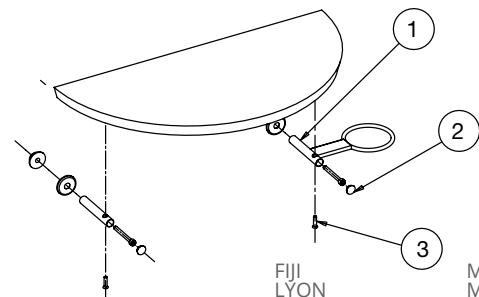

ROUND
ALUMINIUM -05

FIJI	MI/030
LYON	MI/050
LYON ISLAND	MI/052
LUNAR	MI/370
LUNAR ISLAND	MI/372
SPACE	MI/440
TREASURE	MI/450
PLANET	MI/490
PLANET ISLAND	MI/500
MERCURY	MI/590
MERCURY ISLAND	MI/600