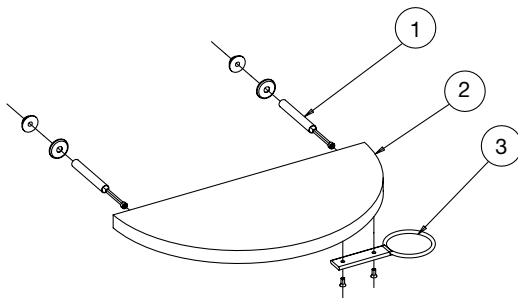

WOOD -03

MERCURY	MI/590
MERCURY ISLAND	MI/600