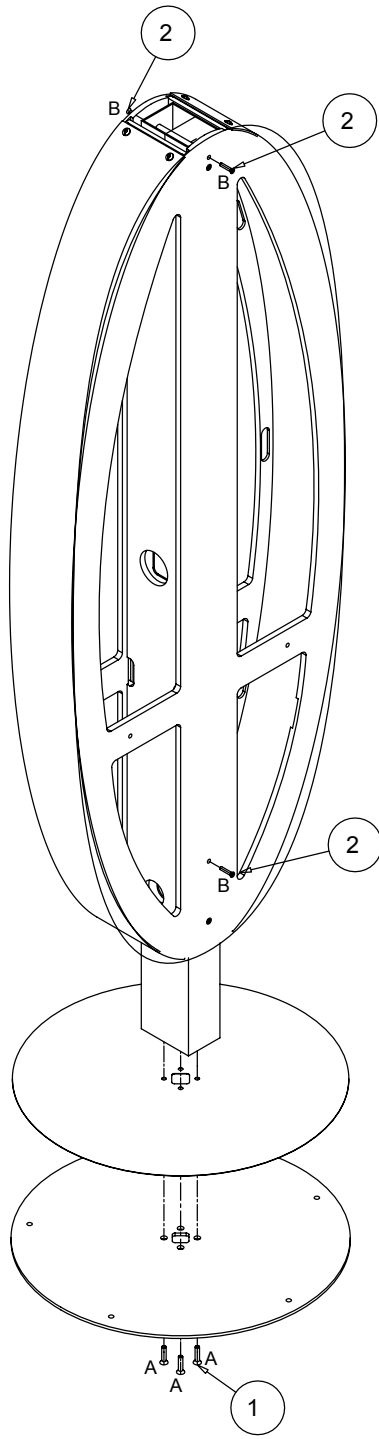

- Fissaggio a parete / Wall fixing
- ⊕ 220-240VAC 50/60Hz 15W

MI/550-05

MI/550-03

Mercury

Salon Ambience
100% MADE IN ITALY

MI/600-05

MI/600-03

Shelves

WOOD -03

MERCURY	MI/590
MERCURY ISLAND	MI/600

ROUND
ALUMINIUM -05

FIJI	MI/030
LYON	MI/050
LYON ISLAND	MI/052
LUNAR	MI/370
LUNAR ISLAND	MI/372
SPACE	MI/440
TREASURE	MI/450
PLANET	MI/490
PLANET ISLAND	MI/500
MERCURY	MI/590
MERCURY ISLAND	MI/600

ALUMINIUM -06

FIJI	MI/030
LYON	MI/050
LYON ISLAND	MI/052
LUNAR	MI/370
LUNAR ISLAND	MI/372
SPACE	MI/440
TREASURE	MI/450

ALUMINIUM
+ MIRROR -07

FIJI	MI/030
LYON	MI/050
LYON ISLAND	MI/052
LUNAR	MI/370
LUNAR ISLAND	MI/372
SPACE	MI/440

GLASS -10

NEW YORK	MI/520
NEW YORK ISLAND	MI/522

VINTAGE
WOOD -09

NEW YORK	MI/510
NEW YORK ISLAND	MI/512