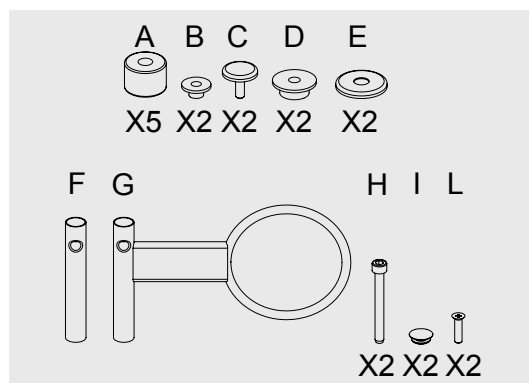

- Fissaggio a parete / Wall fixing
- ⊕ 220-240VAC 50/60Hz 15W

MI/550-05

MI/550-03

Mercury

Salon Ambience
100% MADE IN ITALY

MI/600-05

MI/600-03

Shelves