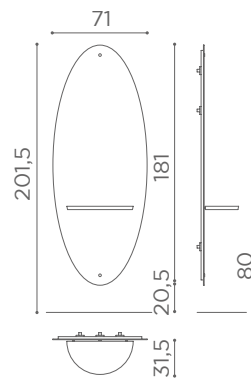

- Fissaggio a parete / Wall fixing
- ⊕ 220-240VAC 50/60Hz 15W

MI/550-05

MI/550-03

Mercury

Salon Ambience
100% MADE IN ITALY

MI/600-05

MI/600-03

Shelves