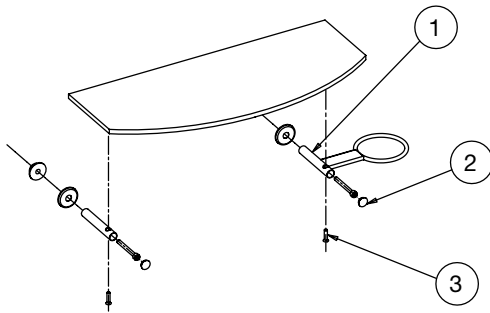

Shelves

Salon Ambience
100% MADE IN ITALY

GLASS -01

FIJI	MI/030
LYON	MI/050
LYON ISLAND	MI/052
LUNAR	MI/370
LUNAR ISLAND	MI/372
SPACE	MI/440
TREASURE	MI/450