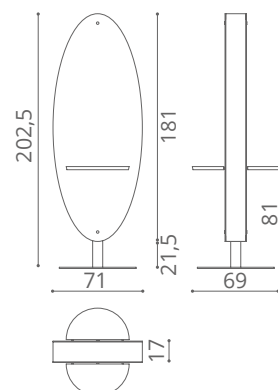

- Fissaggio a parete / Wall fixing
- ⊕ 220-240VAC 50/60Hz 15W

MI/550-05

MI/550-03

Mercury

Salon Ambience
100% MADE IN ITALY

MI/600-05

MI/600-03

Shelves