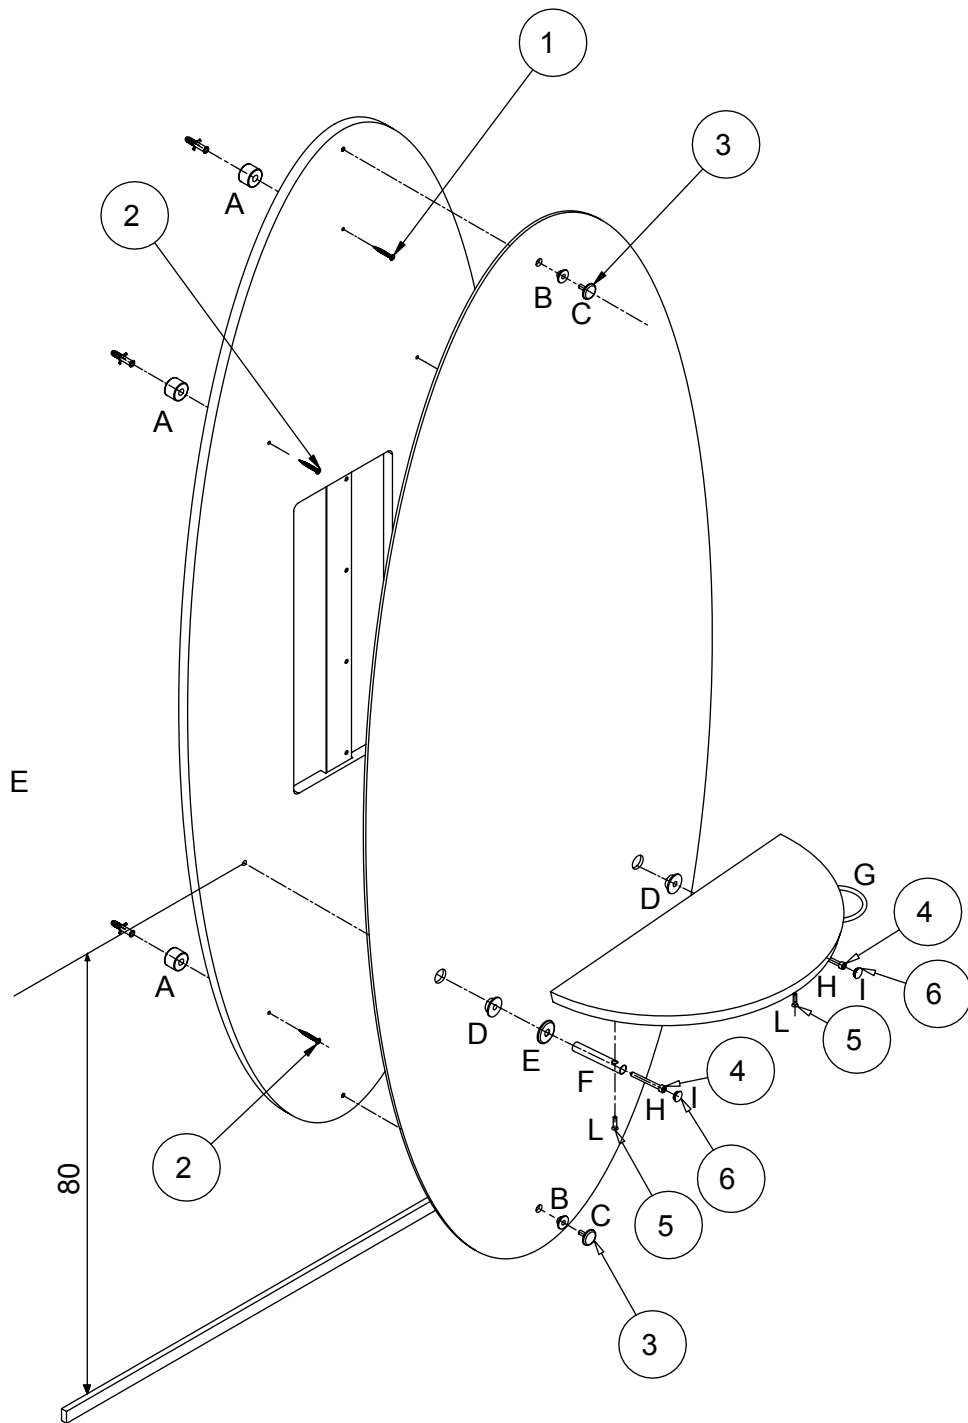

- Fissaggio a parete / Wall fixing
- ⊕ 220-240VAC 50/60Hz 15W

MI/550-05

MI/550-03

Mercury

Salon Ambience
100% MADE IN ITALY

MI/600-05

MI/600-03

Shelves