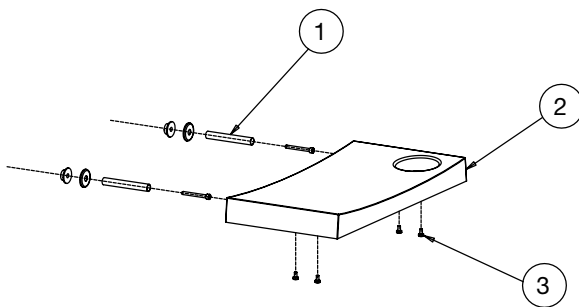

ALUMINIUM -06

FIJI	MI/030
LYON	MI/050
LYON ISLAND	MI/052
LUNAR	MI/370
LUNAR ISLAND	MI/372
SPACE	MI/440
TREASURE	MI/450