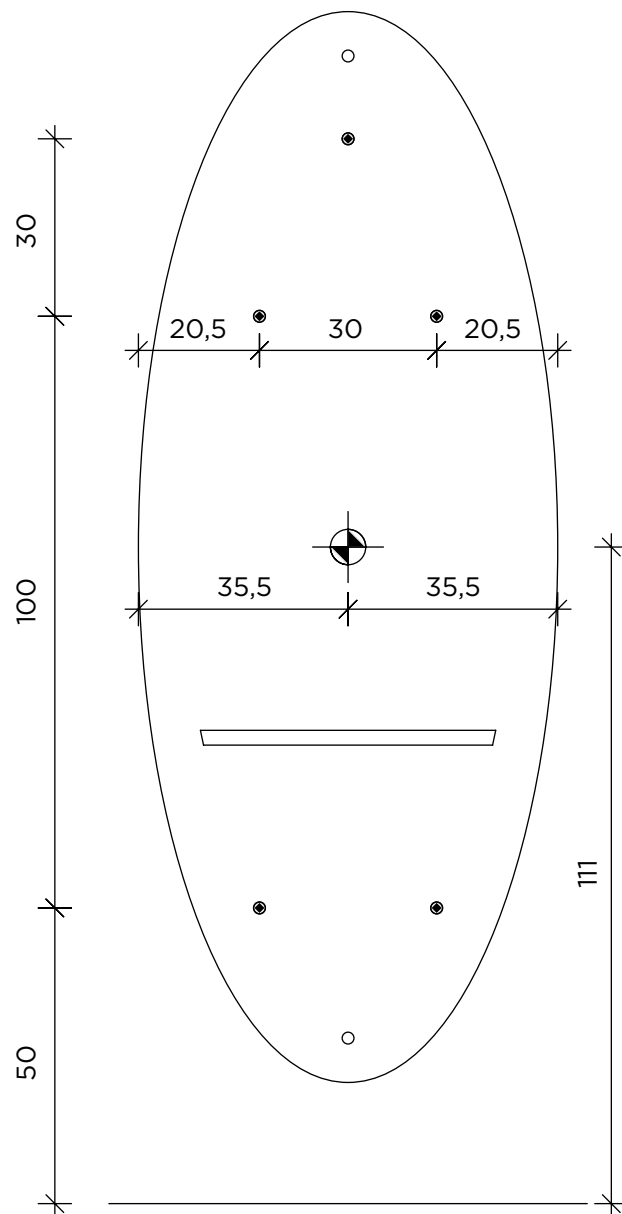

- Fissaggio a parete / Wall fixing
- ⊕ 220-240VAC 50/60Hz 15W

MI/550-05

MI/550-03

Mercury

Salon Ambience
100% MADE IN ITALY

MI/600-05

MI/600-03

Shelves