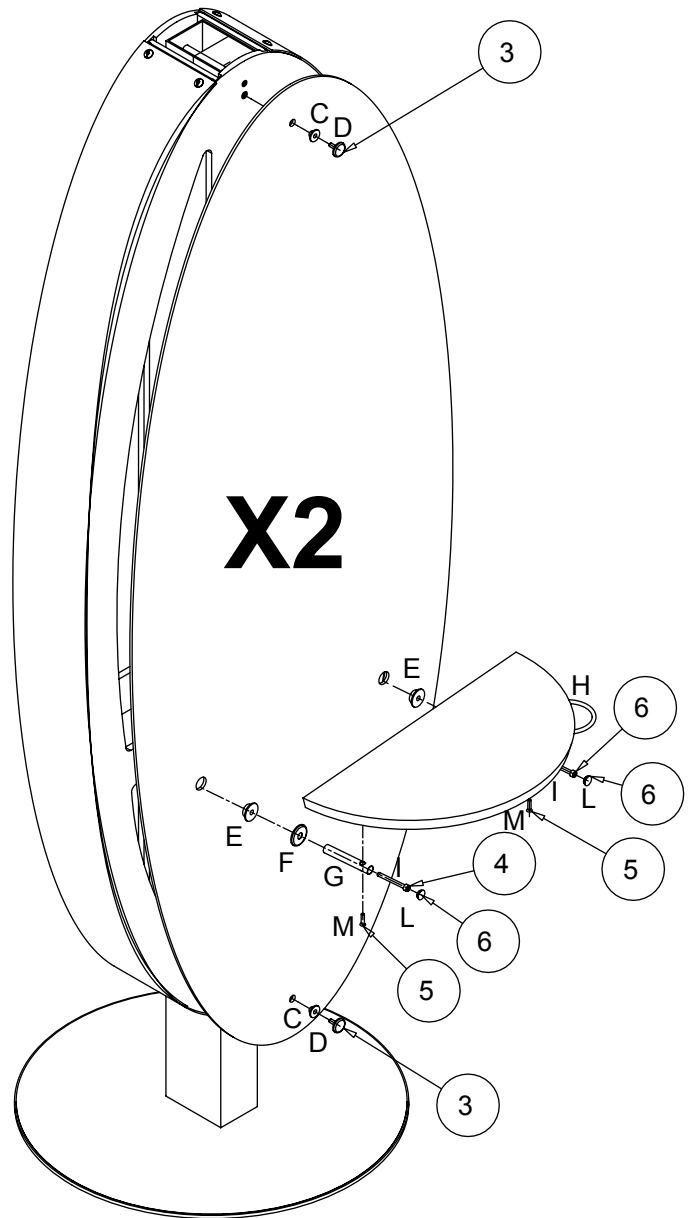

- Fissaggio a parete / Wall fixing
- ⊕ 220-240VAC 50/60Hz 15W

MI/550-05

MI/550-03

Mercury

Salon Ambience
100% MADE IN ITALY

MI/600-05

MI/600-03

Shelves