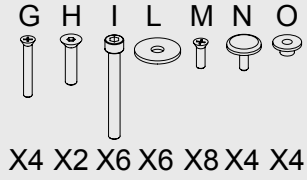

- Fissaggio a parete / Wall fixing
- ⊗ 220-240VAC 50/60Hz 15W

London

Salon Ambience
100% MADE IN ITALY

MI/532

- Fissaggio a parete / Wall fixing
- ⊕ 220-240VAC 50/60Hz 15W

A	B	C	F	G	N	O
						
X4	X2	X2	X3	X2	X2	X2