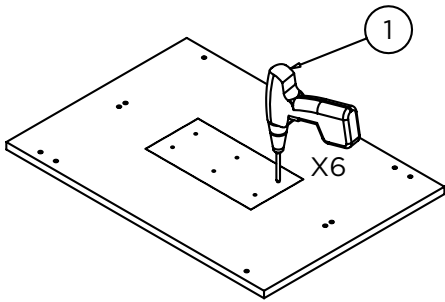

- Fissaggio a parete / Wall fixing
- ⊗ 220-240VAC 50/60Hz 15W

London

Salon Ambience
100% MADE IN ITALY

MI/532

- Fissaggio a parete / Wall fixing
- ⊕ 220-240VAC 50/60Hz 15W

A	B	C	F	G	N	O
						
X4	X2	X2	X3	X2	X2	X2