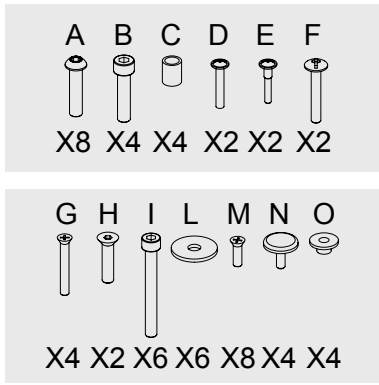

London

Salon Ambience
100% MADE IN ITALY

MI/542