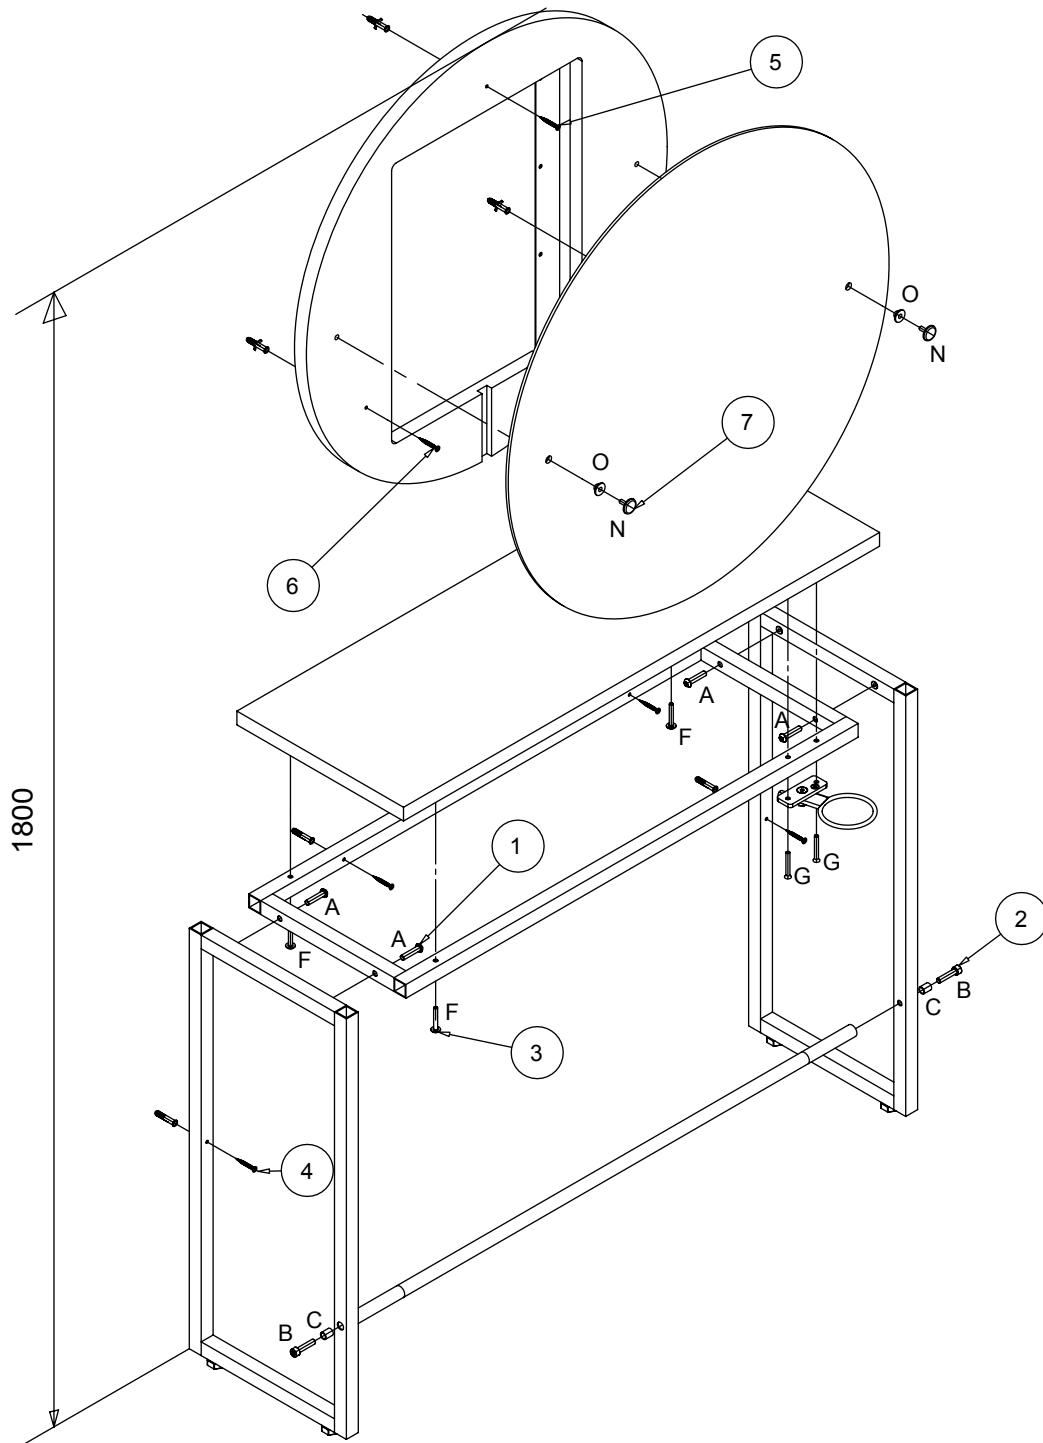

- Fissaggio a parete / Wall fixing
- ⊗ 220-240VAC 50/60Hz 15W

London

Salon Ambience
100% MADE IN ITALY

MI/532

- Fissaggio a parete / Wall fixing
- ⊕ 220-240VAC 50/60Hz 15W

A	B	C	F	G	N	O
						
X4	X2	X2	X3	X2	X2	X2