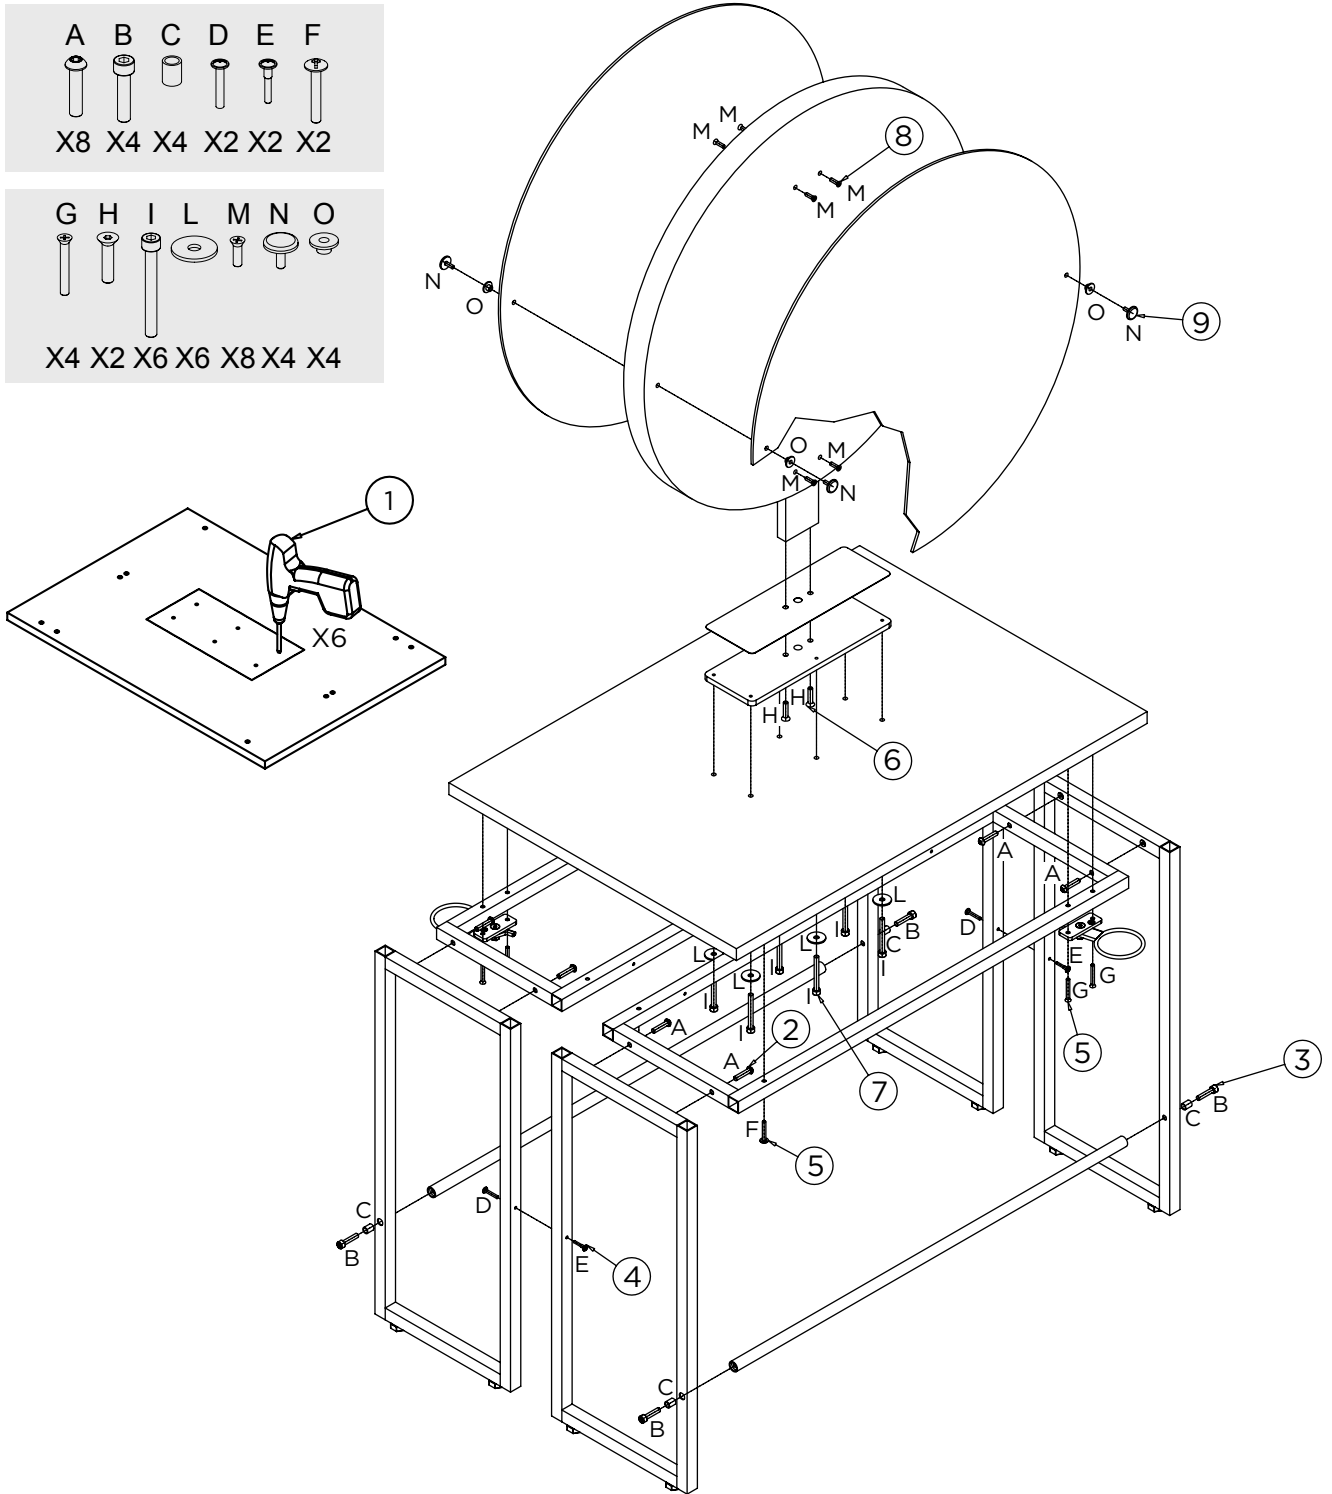

London

Salon Ambience
100% MADE IN ITALY

MI/542