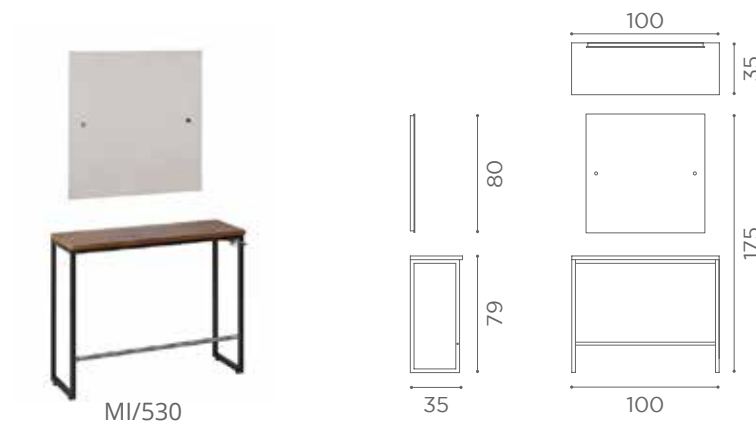

- Fissaggio a parete / Wall fixing
- ⊗ 220-240VAC 50/60Hz 15W

London

Salon Ambience
100% MADE IN ITALY

MI/532

- Fissaggio a parete / Wall fixing
- ⊕ 220-240VAC 50/60Hz 15W

A	B	C	F	G	N	O
						
X4	X2	X2	X3	X2	X2	X2