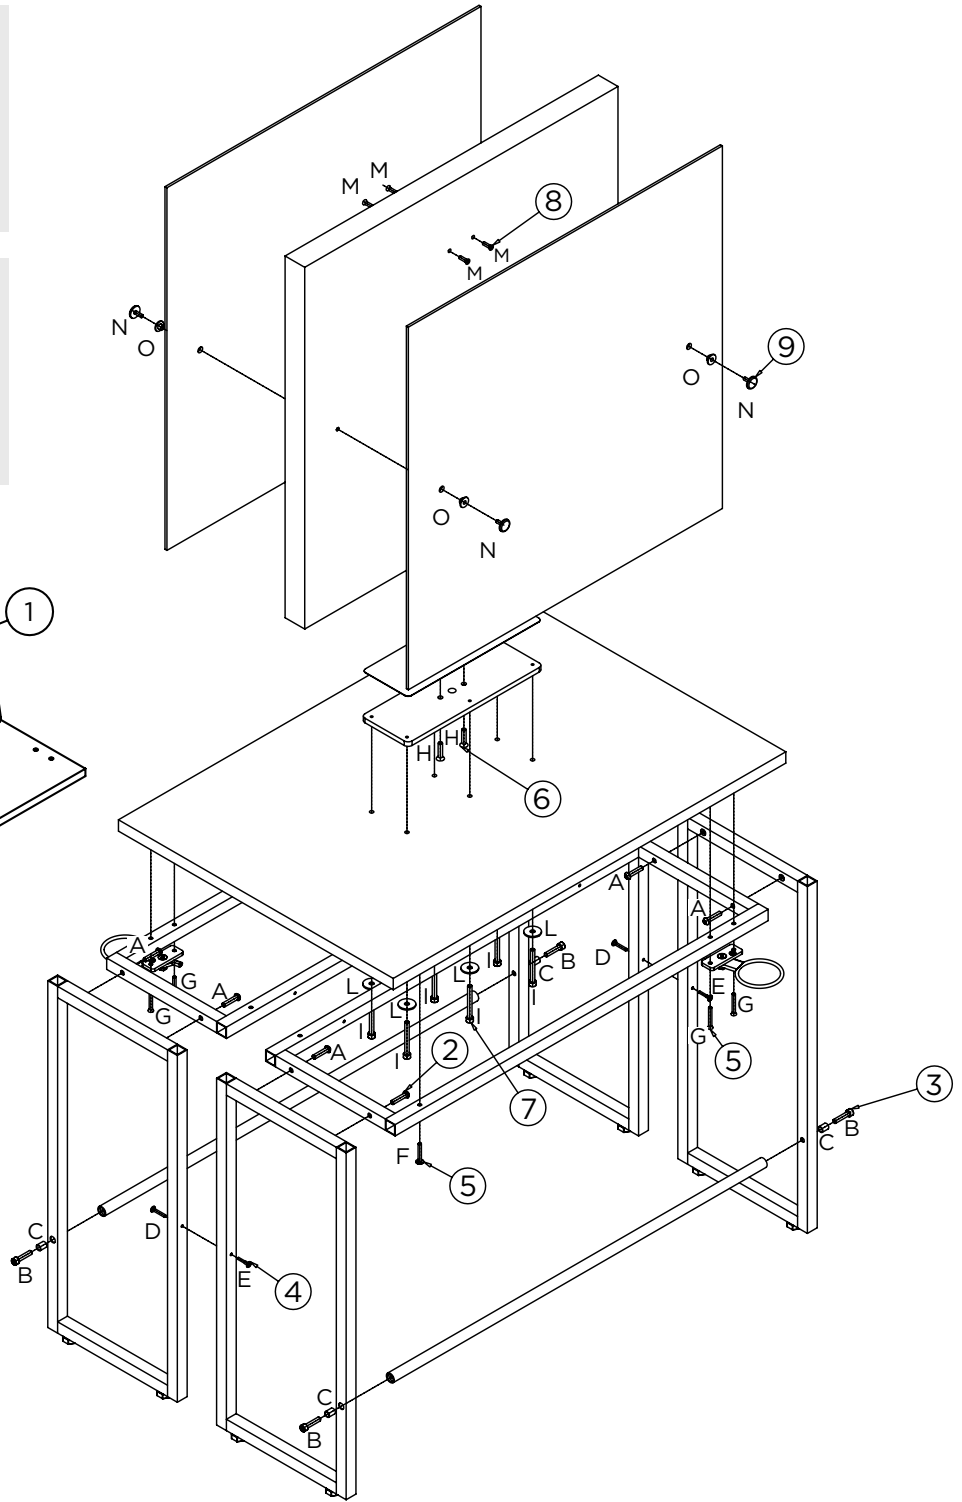

- Fissaggio a parete / Wall fixing
- ⊗ 220-240VAC 50/60Hz 15W

London

Salon Ambience
100% MADE IN ITALY

MI/532

- Fissaggio a parete / Wall fixing
- ⊕ 220-240VAC 50/60Hz 15W

A	B	C	F	G	N	O
						
X4	X2	X2	X3	X2	X2	X2