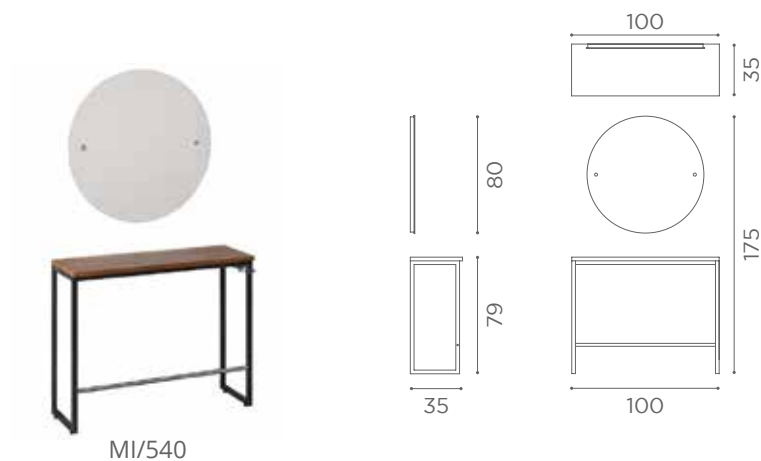

- Fissaggio a parete / Wall fixing
- ⊗ 220-240VAC 50/60Hz 15W

London

Salon Ambience
100% MADE IN ITALY

MI/532

- Fissaggio a parete / Wall fixing
- ⊕ 220-240VAC 50/60Hz 15W

A	B	C	F	G	N	O
						
X4	X2	X2	X3	X2	X2	X2