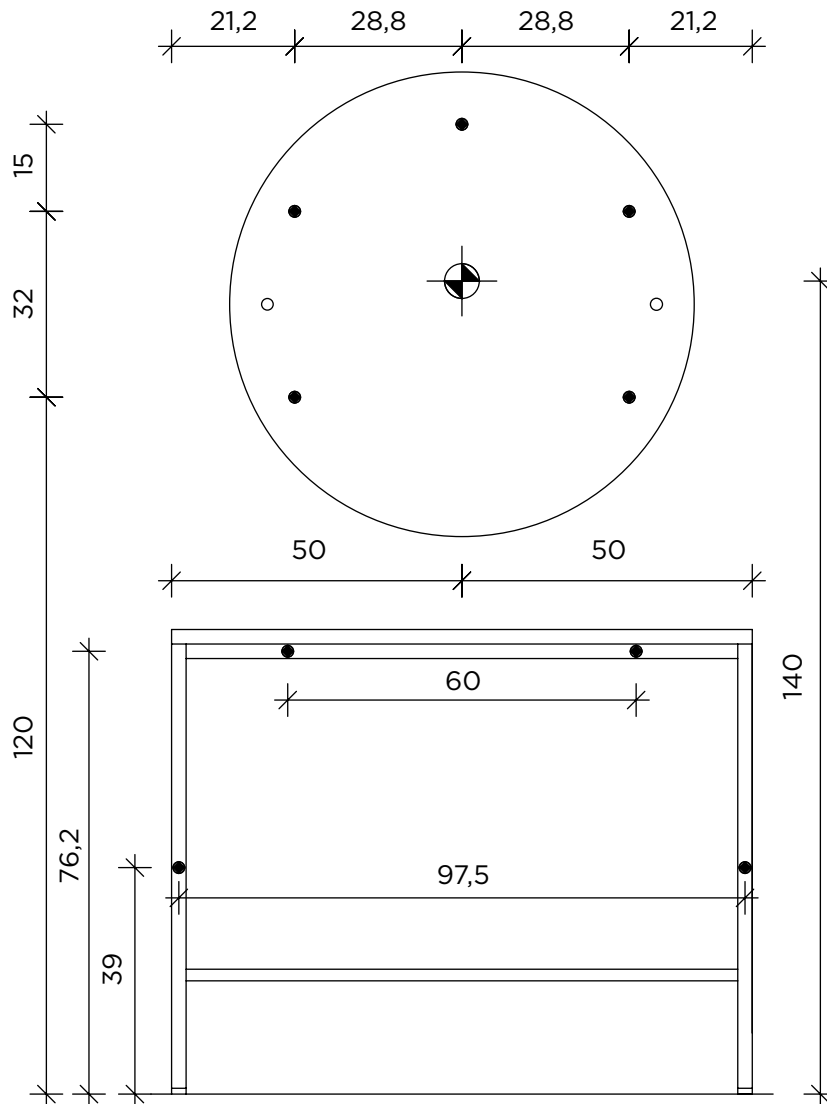

- Fissaggio a parete / Wall fixing
- ⊗ 220-240VAC 50/60Hz 15W

London

Salon Ambience
100% MADE IN ITALY

MI/532

- Fissaggio a parete / Wall fixing
- ⊕ 220-240VAC 50/60Hz 15W

A	B	C	F	G	N	O
						
X4	X2	X2	X3	X2	X2	X2