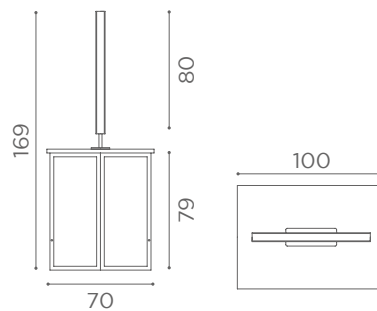

London

Salon Ambience
100% MADE IN ITALY

MI/542