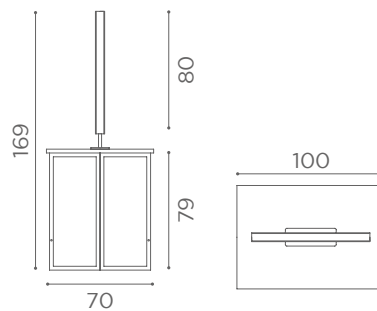

- Fissaggio a parete / Wall fixing
- ⊗ 220-240VAC 50/60Hz 15W

London

Salon Ambience
100% MADE IN ITALY

MI/532

- Fissaggio a parete / Wall fixing
- ⊕ 220-240VAC 50/60Hz 15W

A	B	C	F	G	N	O
						
X4	X2	X2	X3	X2	X2	X2