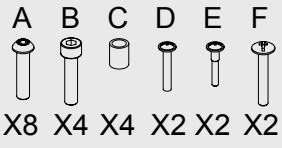

- Fissaggio a parete / Wall fixing
- ⊗ 220-240VAC 50/60Hz 15W

London

Salon Ambience
100% MADE IN ITALY

MI/532

- Fissaggio a parete / Wall fixing
- ⊕ 220-240VAC 50/60Hz 15W

A	B	C	F	G	N	O
						
X4	X2	X2	X3	X2	X2	X2