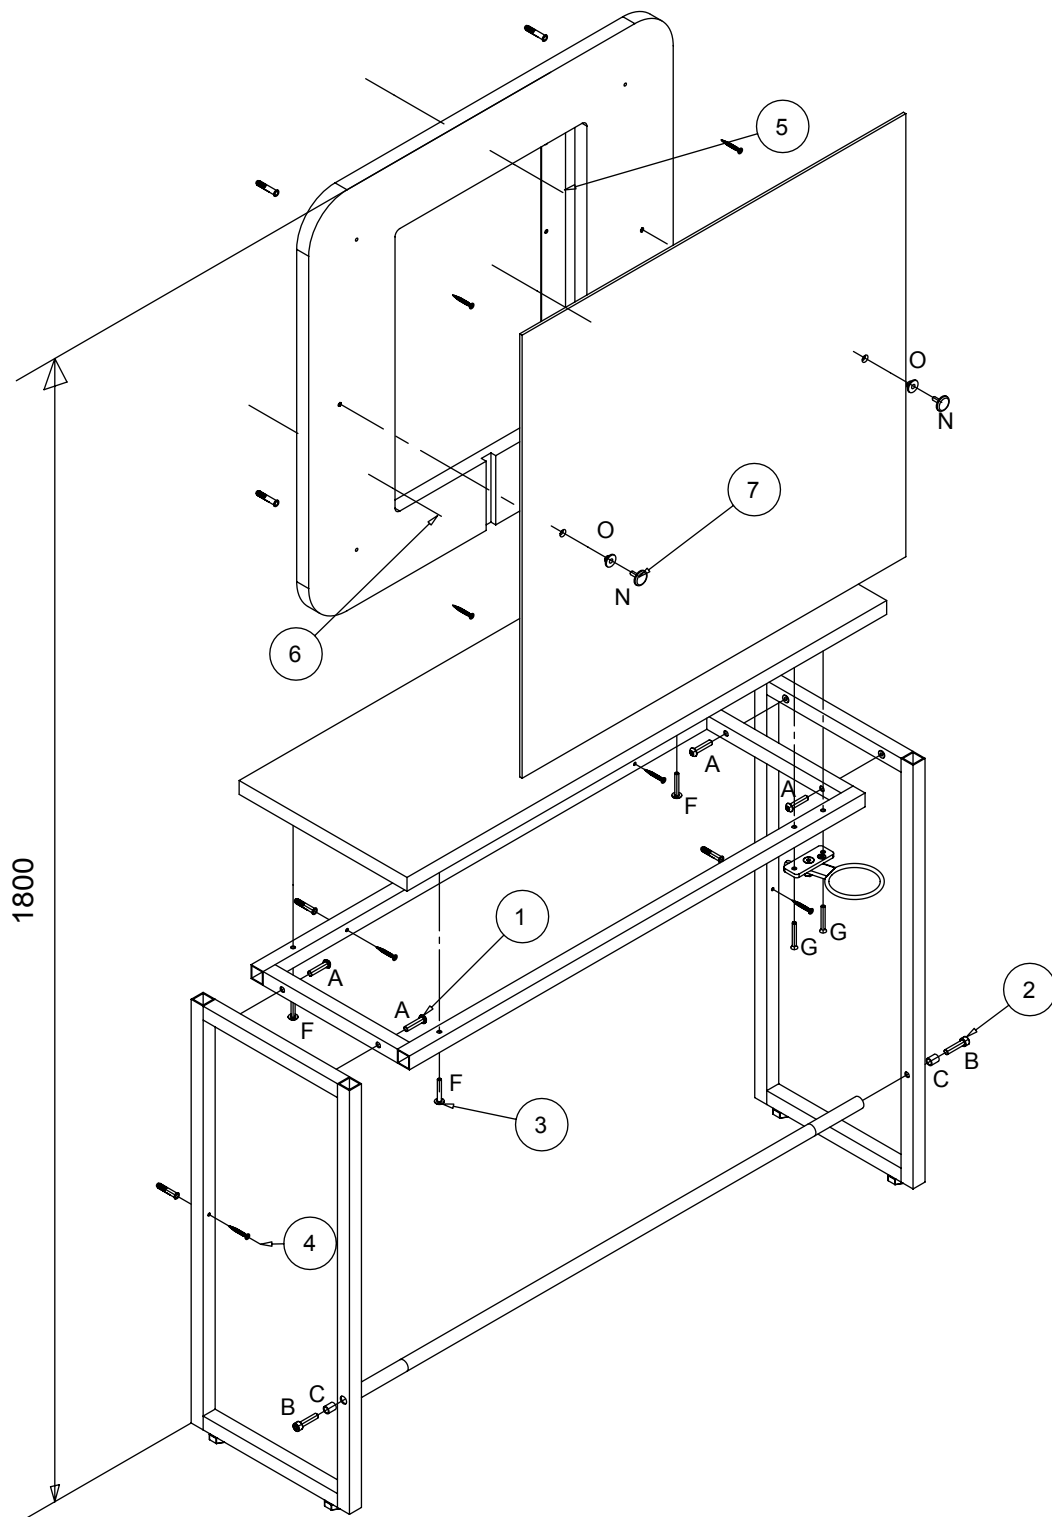

- Fissaggio a parete / Wall fixing
- ⊗ 220-240VAC 50/60Hz 15W

London

Salon Ambience
100% MADE IN ITALY

MI/532

- Fissaggio a parete / Wall fixing
- ⊕ 220-240VAC 50/60Hz 15W

A	B	C	F	G	N	O
						
X4	X2	X2	X3	X2	X2	X2