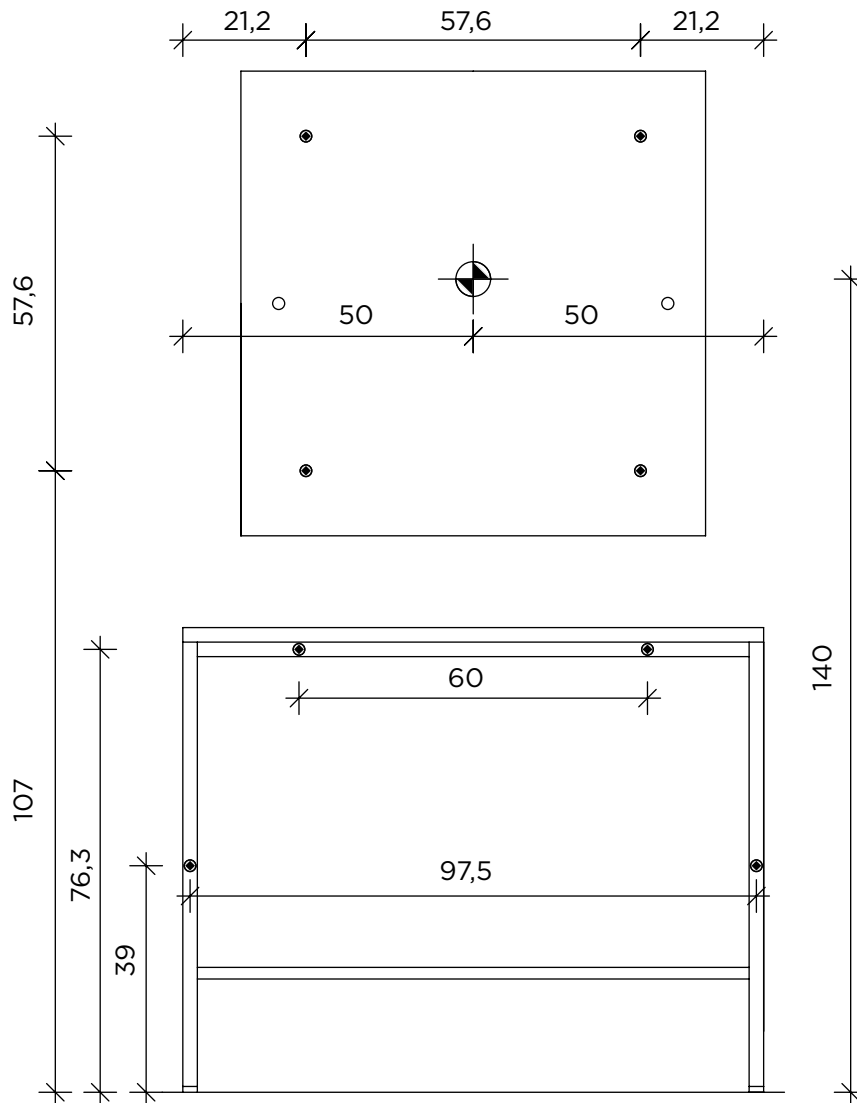

- Fissaggio a parete / Wall fixing
- ⊗ 220-240VAC 50/60Hz 15W

London

Salon Ambience
100% MADE IN ITALY

MI/532

- Fissaggio a parete / Wall fixing
- ⊕ 220-240VAC 50/60Hz 15W

A	B	C	F	G	N	O
						
X4	X2	X2	X3	X2	X2	X2