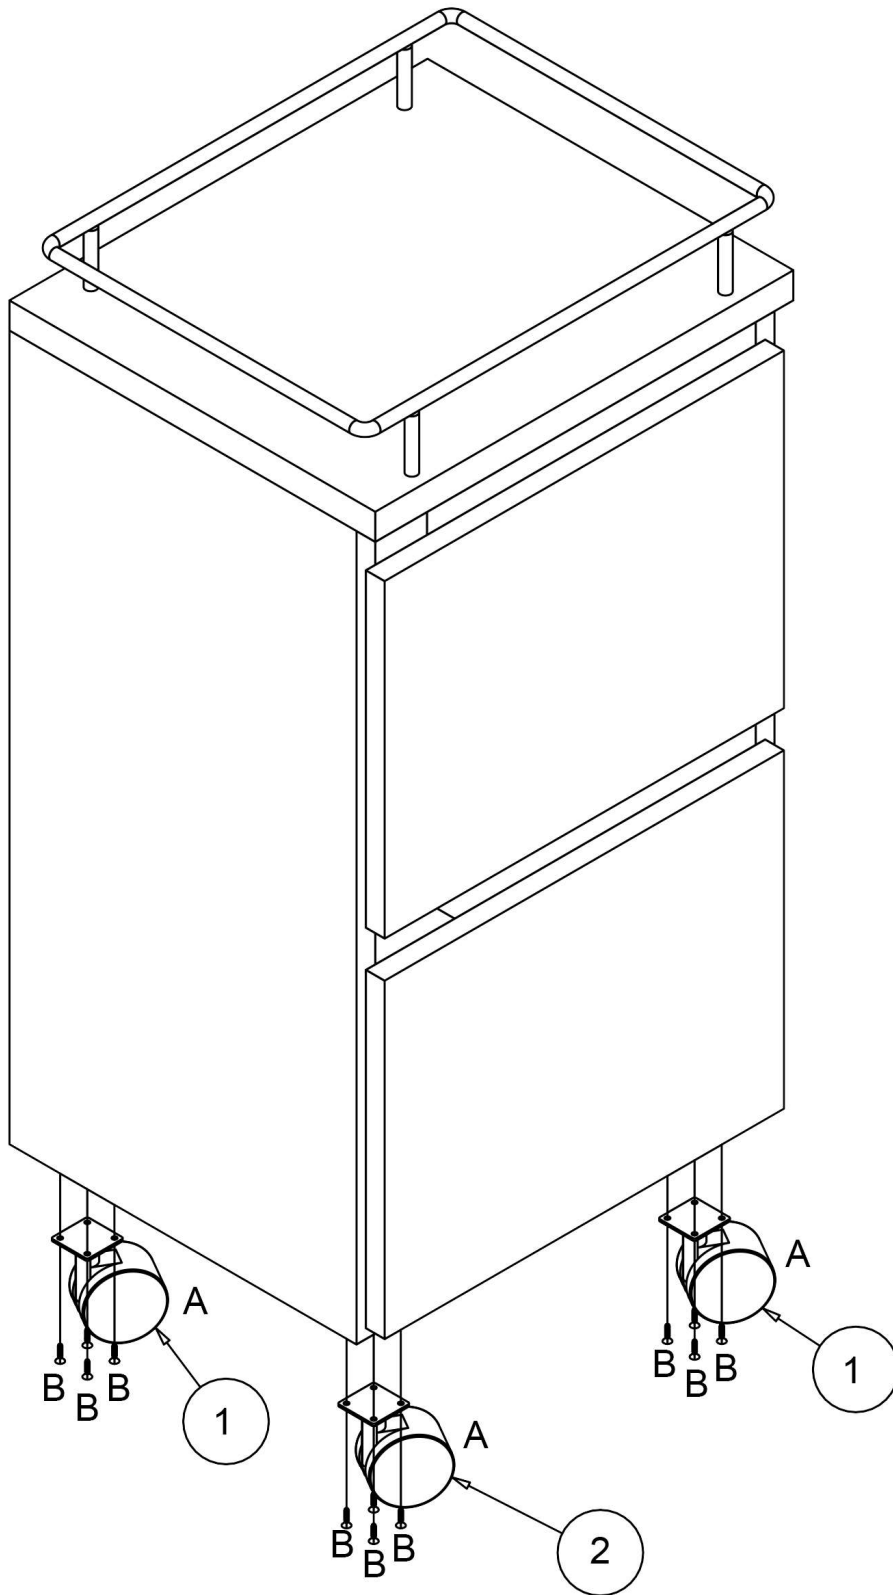

Tower

Salon Ambience
100% MADE IN ITALY

Black Ash 02

Cement Grey 03

Vintage 01

RT/50