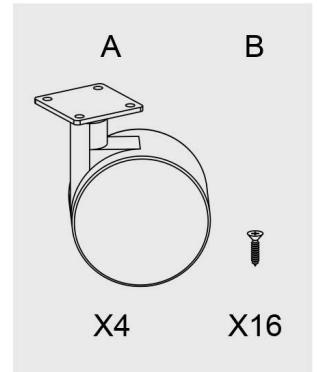

Tower

Salon Ambience
100% MADE IN ITALY

Black Ash 02

Cement Grey 03

Vintage 01

RT/50