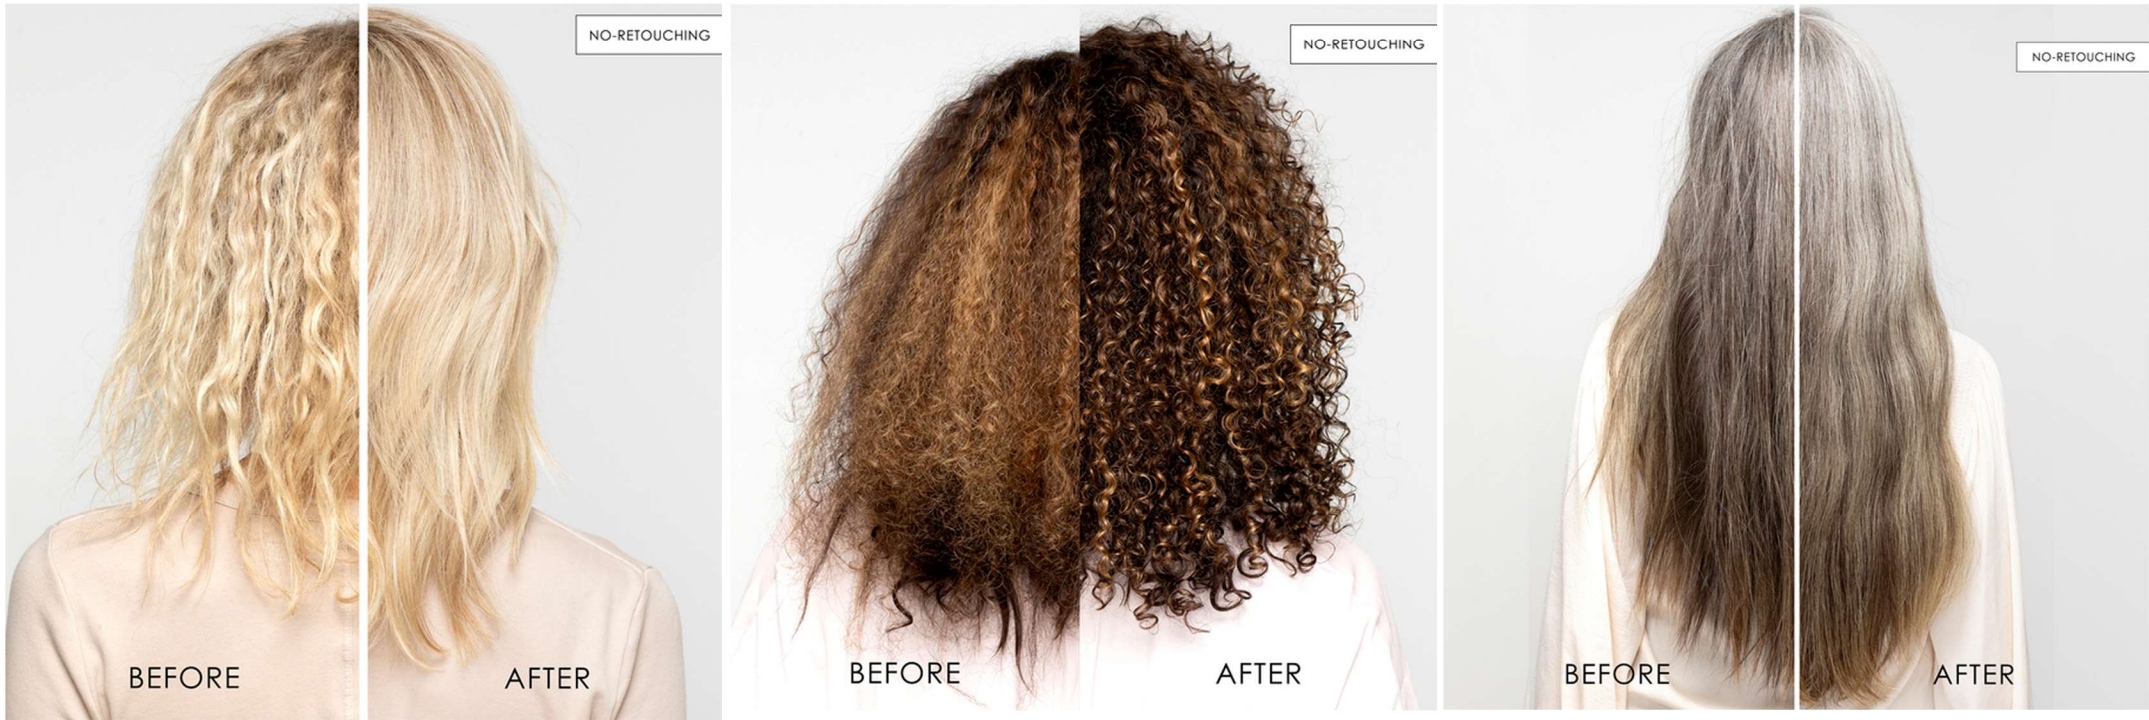

OLAPLEX

No.8 BEFORE & AFTER RESULTS

2X
SHINE

4X
MOISTURE

6X
SMOOTHER

94%
SAW MORE
BODY

CAPITAL
HAIR & BEAUTY