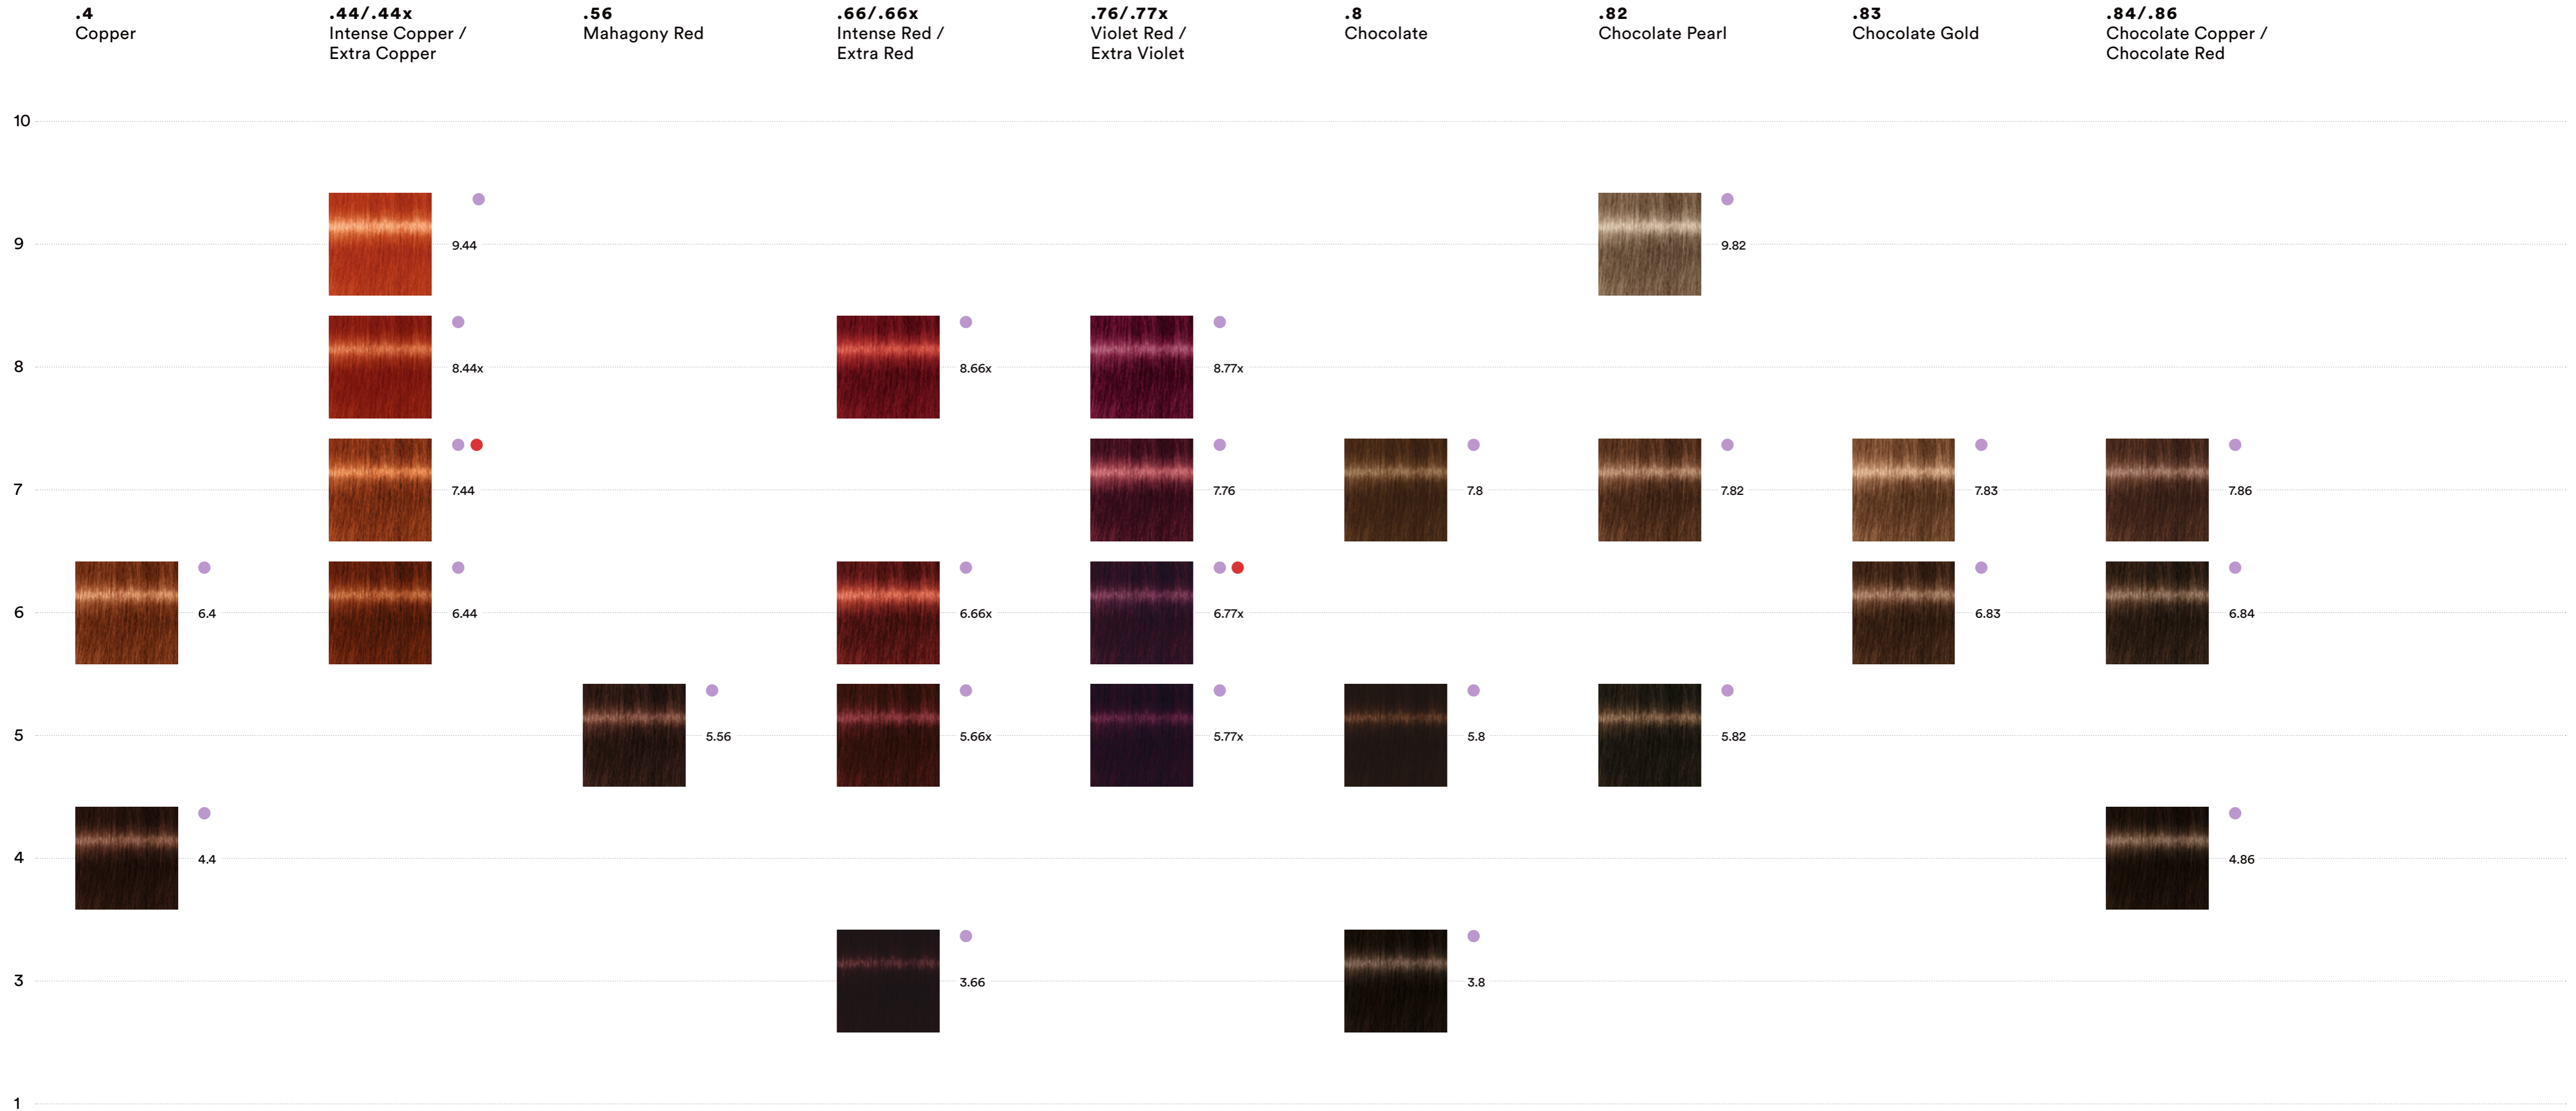

# COLOUR LOVERS

#SimplySmarter**COLOUR**

NATURAL 1:1 - Up to 100% coverage

INTENSE COVERAGE 1:1 -

Up to 100% coverage on resistant hair

WHITE HAIR ANALYSER

	.0 Natural	.03 Natural Gold	.0+ Natural+	.03+ Natural Gold+	.2+ Pearl+	.3+ Gold+	.38+ Gold Chocolate+	.6+ Red+	.8+ Chocolate+
10	10.0								
9	9.0	9.03	9.0+	9.03+	9.2+				
8	8.0	8.03	8.0+						8.8+
7	7.0	7.03	7.0+		7.2+	7.3+	7.38+		
6	6.0	6.03	6.0+				6.38+	6.6+	6.8+
5	5.0	5.03	5.0+					5.6+	
4	4.0								4.8+
3	3.0								
1	1.0								

● Compatible with Color Transformer

● Similar shade in XpressColor assortment

● Compatible with Color Transformer

● Similar shade in XpressColor assortment

● Compatible with Color Transformer

● Similar shade in XpressColor assortment

Turquoise Blue

True Pink

Teal Green

Canary Yellow

Pastel Lavender

Fuchsia Pink

Indigo Blue

Bright red

Compatible with Color Transformer

BLONDE EXPERT

HIGHLIFT 1000. 1:2

HIGHLIFT 100.+ 1:1

HIGHLIFT 100. 1:1

PASTEL 1:1

1000.0

1000.03