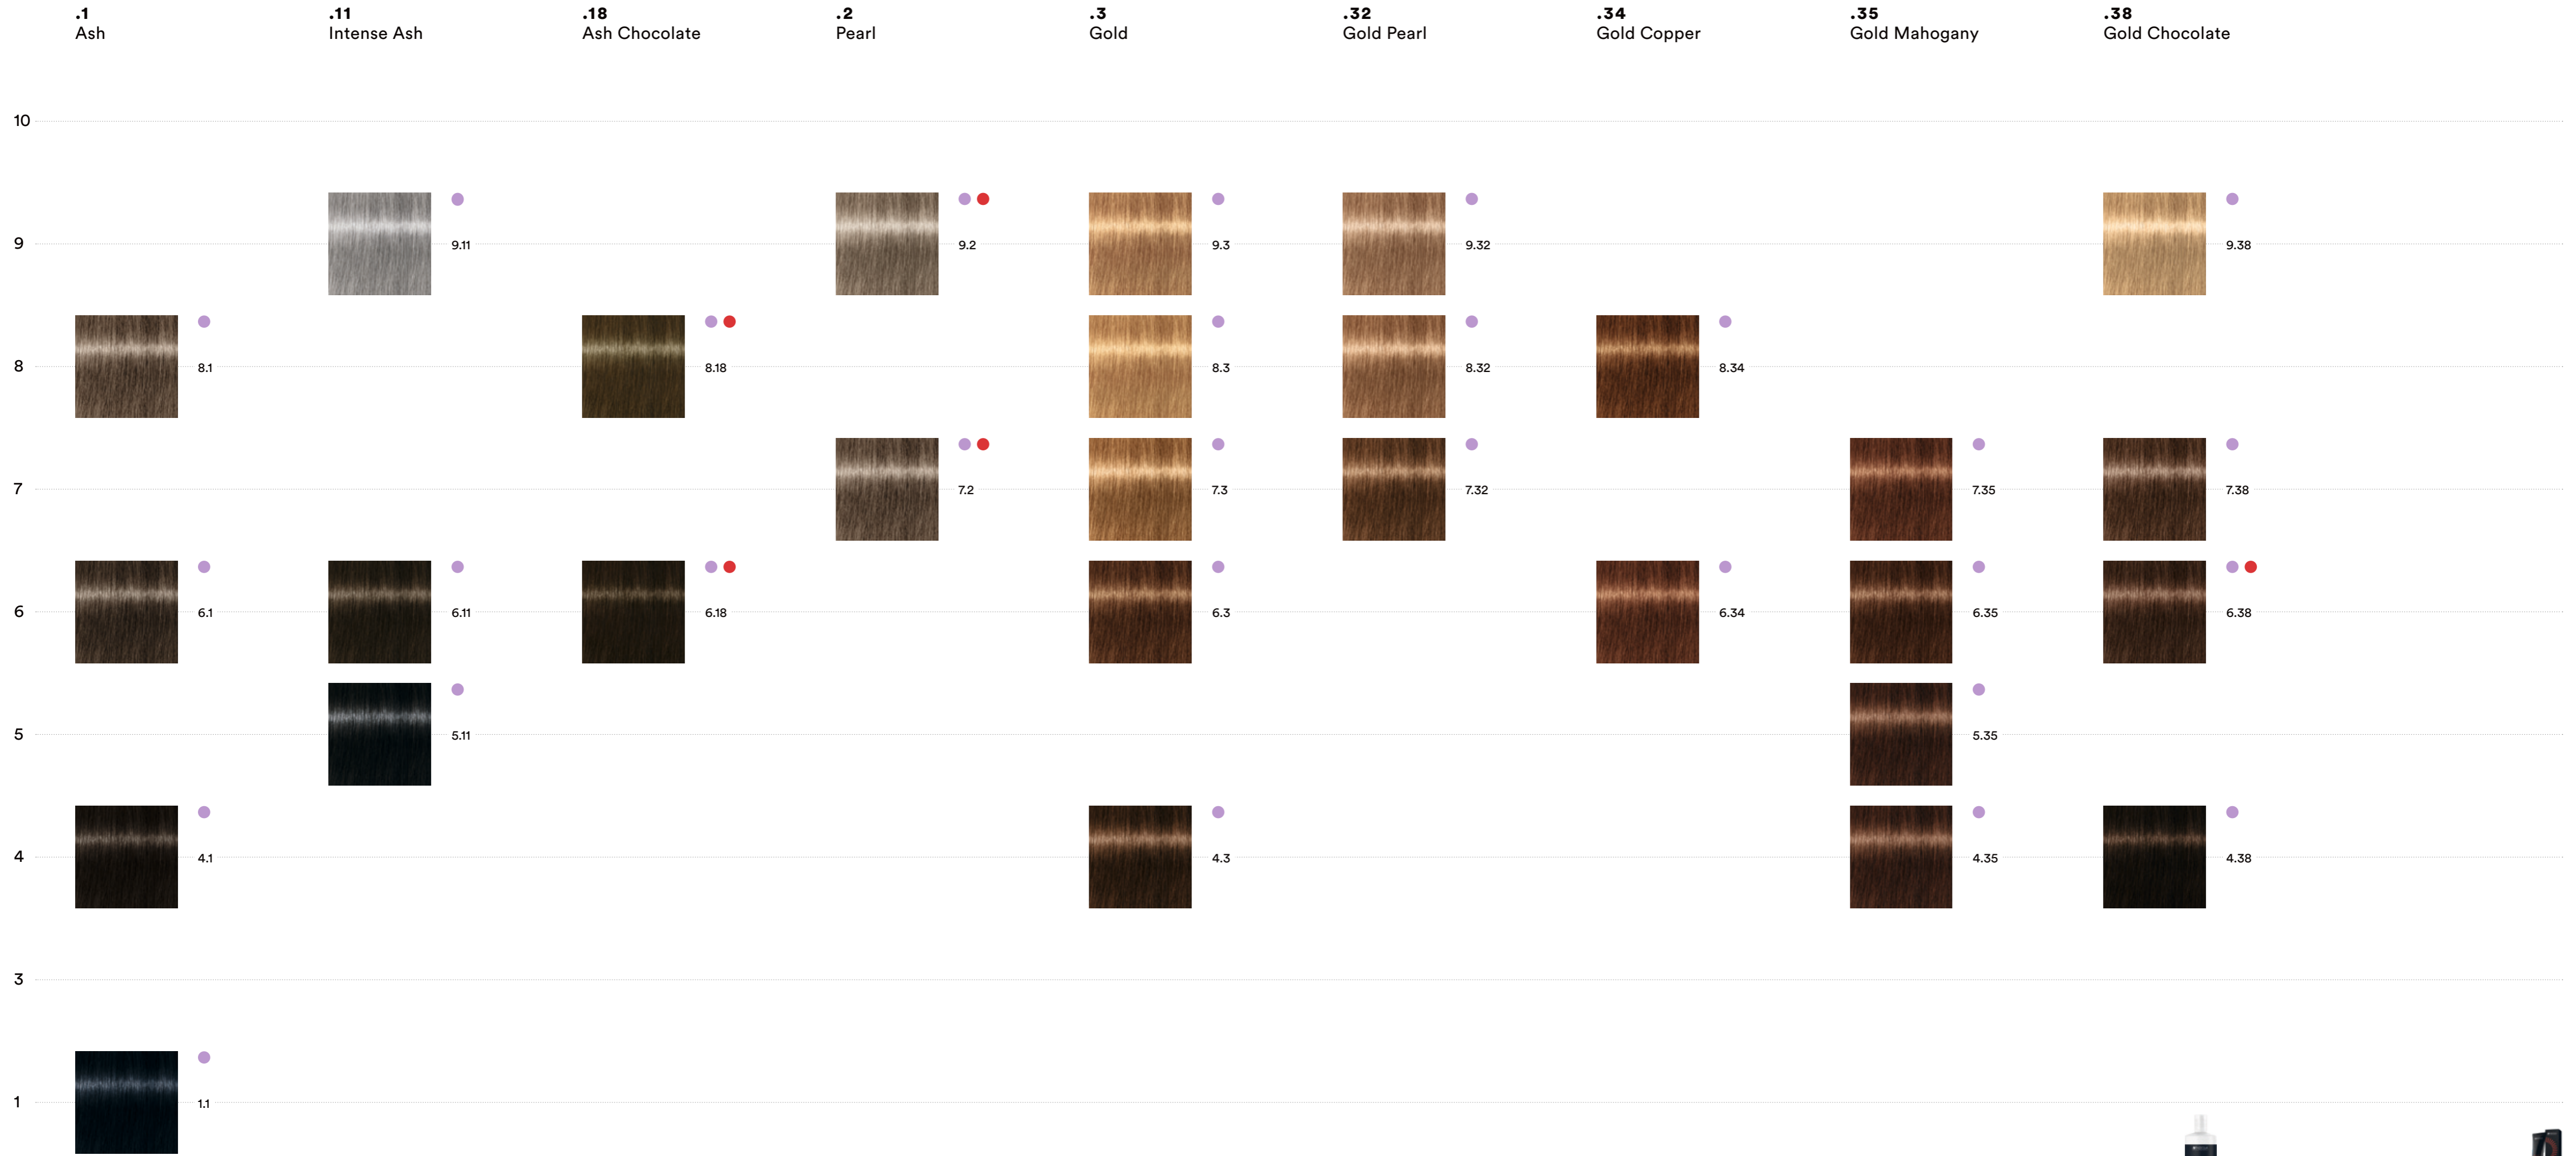

# COLOUR LOVERS

#SimplySmarter**COLOUR**

NATURAL 1:1 - Up to 100% coverage

INTENSE COVERAGE 1:1 -

Up to 100% coverage on resistant hair

WHITE HAIR ANALYSER

	.0 Natural	.03 Natural Gold	.0+ Natural+	.03+ Natural Gold+	.2+ Pearl+	.3+ Gold+	.38+ Gold Chocolate+	.6+ Red+	.8+ Chocolate+
10	10.0								
9	9.0	9.03	9.0+	9.03+	9.2+				
8	8.0	8.03	8.0+						8.8+
7	7.0	7.03	7.0+		7.2+	7.3+	7.38+		
6	6.0	6.03	6.0+				6.38+	6.6+	6.8+
5	5.0	5.03	5.0+					5.6+	
4	4.0								4.8+
3	3.0								
1	1.0								

● Compatible with Color Transformer

● Similar shade in XpressColor assortment

● Compatible with Color Transformer

● Similar shade in XpressColor assortment

● Compatible with Color Transformer

● Similar shade in XpressColor assortment

Turquoise Blue

True Pink

Teal Green

Canary Yellow

Pastel Lavender

Fuchsia Pink

Indigo Blue

Bright red

Compatible with Color Transformer

BLONDE EXPERT

HIGHLIFT 1000. 1:2

HIGHLIFT 100.+ 1:1

HIGHLIFT 100. 1:1

PASTEL 1:1

1000.0

1000.03