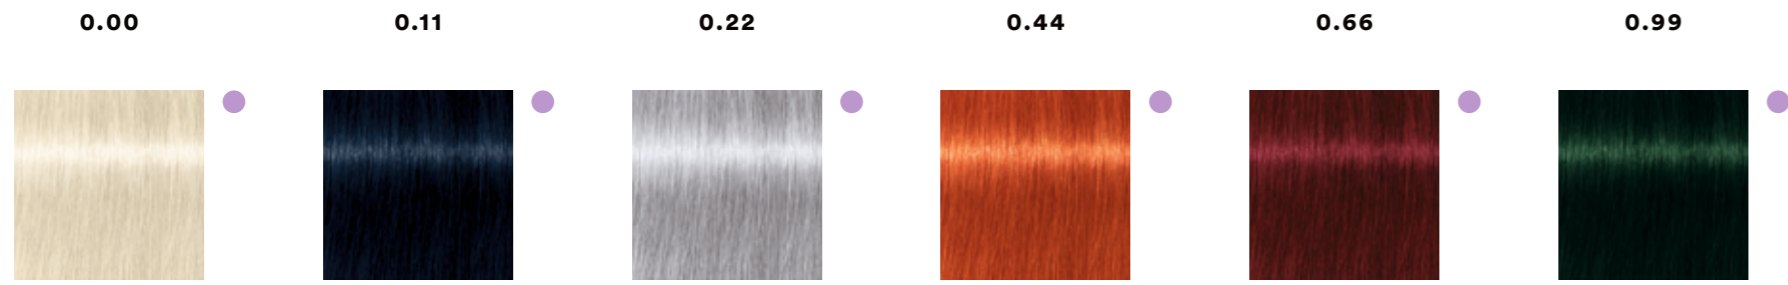

Compatible with Color Transformer