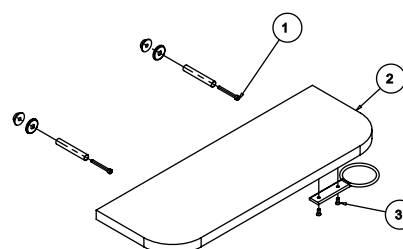

VINTAGE
WOOD

NEW YORK
NEW YORK ISLAND

MI/510-09
MI/512-09