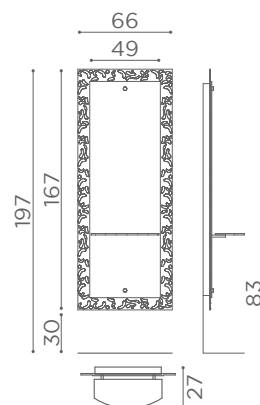

- Fissaggio a parete / Wall fixing
- ⊙ 220-240VAC 50/60Hz 36W

MI/030/N-02

MI/030/B-01

MI/030/N-02

MI/030/B-01

SCHEMA FISSAGGIO LED ASSEMBLY INSTRUCTIONS, LED LIGHT

BIADESIVO

DOUBLE-SIDED
TAPE