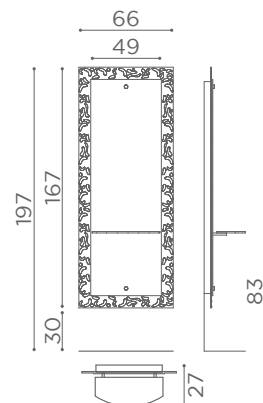

- Fissaggio a parete / Wall fixing
- ⊙ 220-240VAC 50/60Hz 36W

MI/030/N-02

MI/030/B-01

MI/030/N-02

MI/030/B-01

SCHEMA FISSAGGIO LED ASSEMBLY INSTRUCTIONS, LED LIGHT

BIADESIVO

DOUBLE-SIDED
TAPE