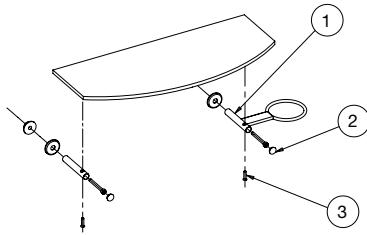

COMBINATIONS

GLASS -01

FII
MI/030
LYON
MI/050
LYON ISLAND
MI/052
PLATINUM
MI/150
PRECIOUS
MI/320
LUNAR

MI/370
LUNAR ISLAND
MI/372
COSMOS
MI/420
COSMOS ISLAND
MI/422
SPACE
MI/440
TREASURE
MI/450