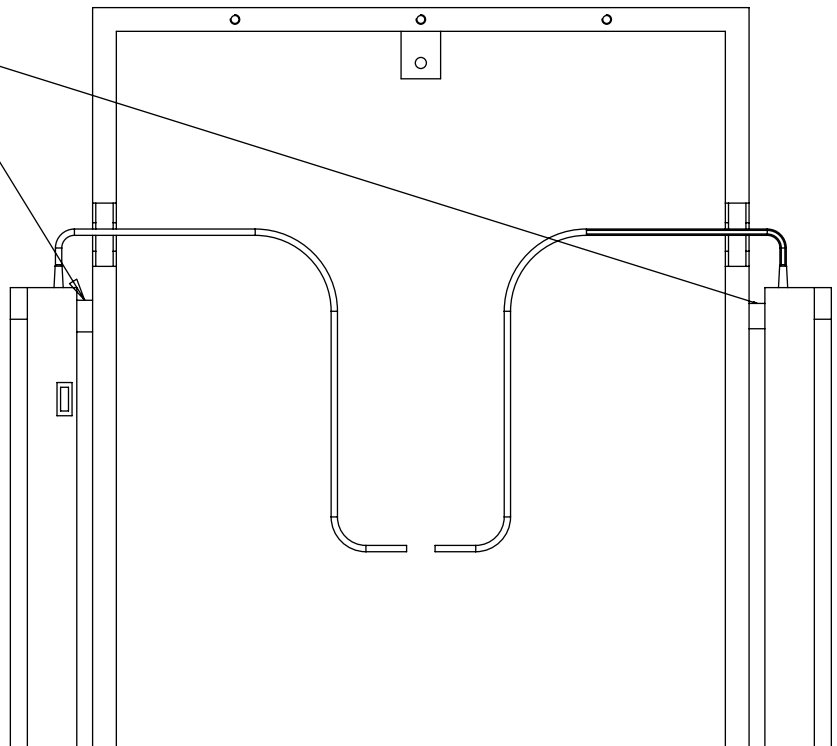

- Fissaggio a parete / Wall fixing
- ⊙ 220-240VAC 50/60Hz 36W

MI/030/N-02

MI/030/B-01

MI/030/N-02

MI/030/B-01

SCHEMA FISSAGGIO LED ASSEMBLY INSTRUCTIONS, LED LIGHT

BIADESIVO

DOUBLE-SIDED
TAPE