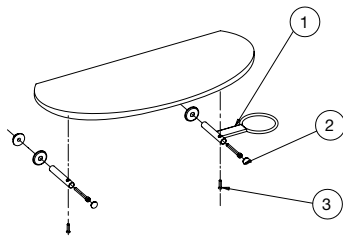

BLACK
GLASS -02

FII
MI/030
LYON
MI/050
LYON ISLAND
MI/052
PLATINUM
MI/150
PRECIOUS
MI/320
LUNAR

MI/370
LUNAR ISLAND
MI/372
COSMOS
MI/420
COSMOS ISLAND
MI/422
SPACE
MI/440
TREASURE
MI/450