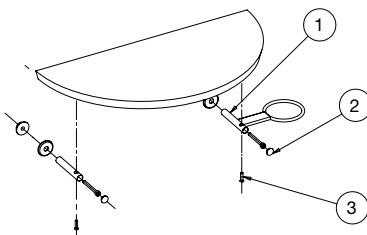

ROUND
ALUMINIUM -05

FII
MI/030
LYON
MI/050
LYON ISLAND
MI/052
PLATINUM
MI/150
PRECIOUS
MI/320
LUNAR

MI/370
LUNAR ISLAND
MI/372
COSMOS
MI/420
COSMOS ISLAND
MI/422
SPACE
MI/440
TREASURE
MI/450