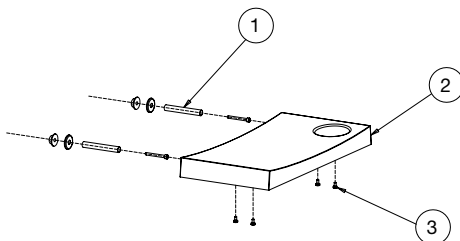

ALUMINIUM -06

FII
MI/030
LYON
MI/050
LYON ISLAND
MI/052
PLATINUM
MI/150
PRECIOUS
MI/320
LUNAR

MI/370
LUNAR ISLAND
MI/372
COSMOS
MI/420
COSMOS ISLAND
MI/422
SPACE
MI/440
TREASURE
MI/450