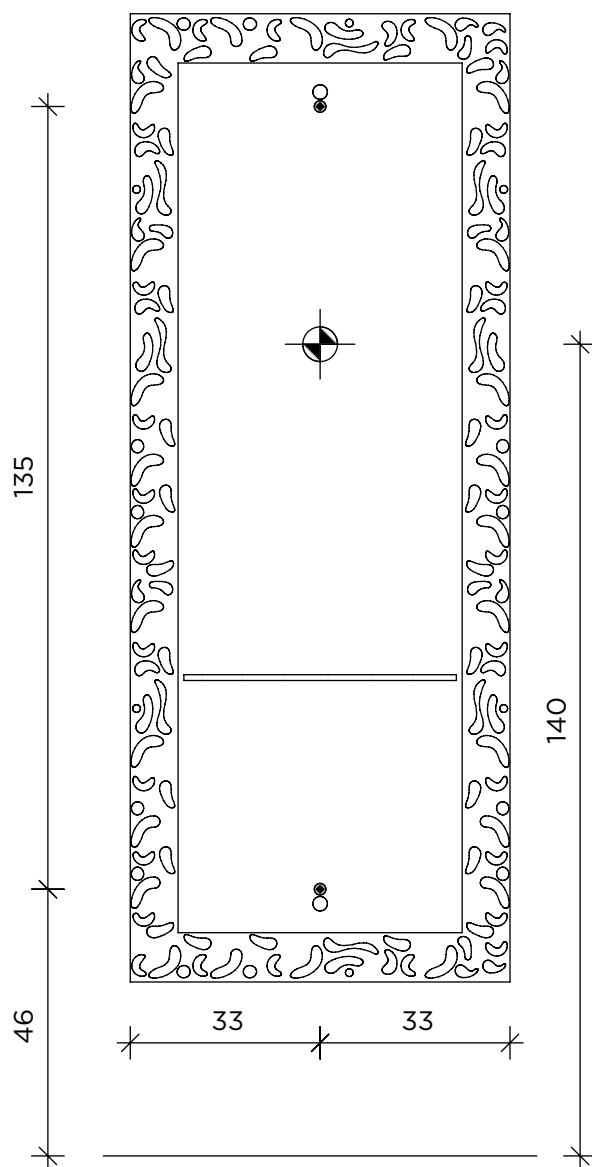

- Fissaggio a parete / Wall fixing
- ⊙ 220-240VAC 50/60Hz 36W

MI/030/N-02

MI/030/B-01

MI/030/N-02

MI/030/B-01

SCHEMA FISSAGGIO LED ASSEMBLY INSTRUCTIONS, LED LIGHT

BIADESIVO

DOUBLE-SIDED
TAPE