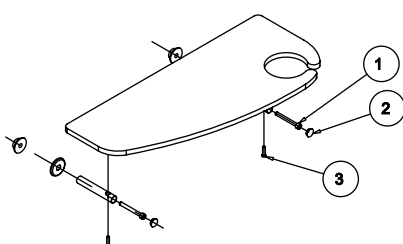

GLASS -02

NEW YORK
NEW YORK ISLAND

MI/520-10
MI/522-10