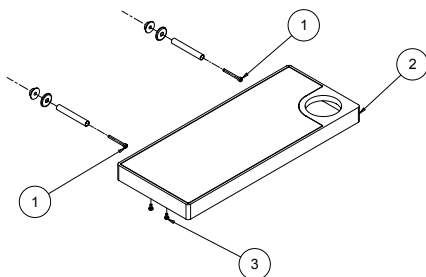

ALUMINIUM
+ MIRROR -07

FII
MI/030
LYON
MI/050
LYON ISLAND
MI/052
PLATINUM
MI/150
PRECIOUS
MI/320

LUNAR
MI/370
LUNAR ISLAND
MI/372
COSMOS
MI/420
COSMOS ISLAND
MI/422
SPACE
MI/440