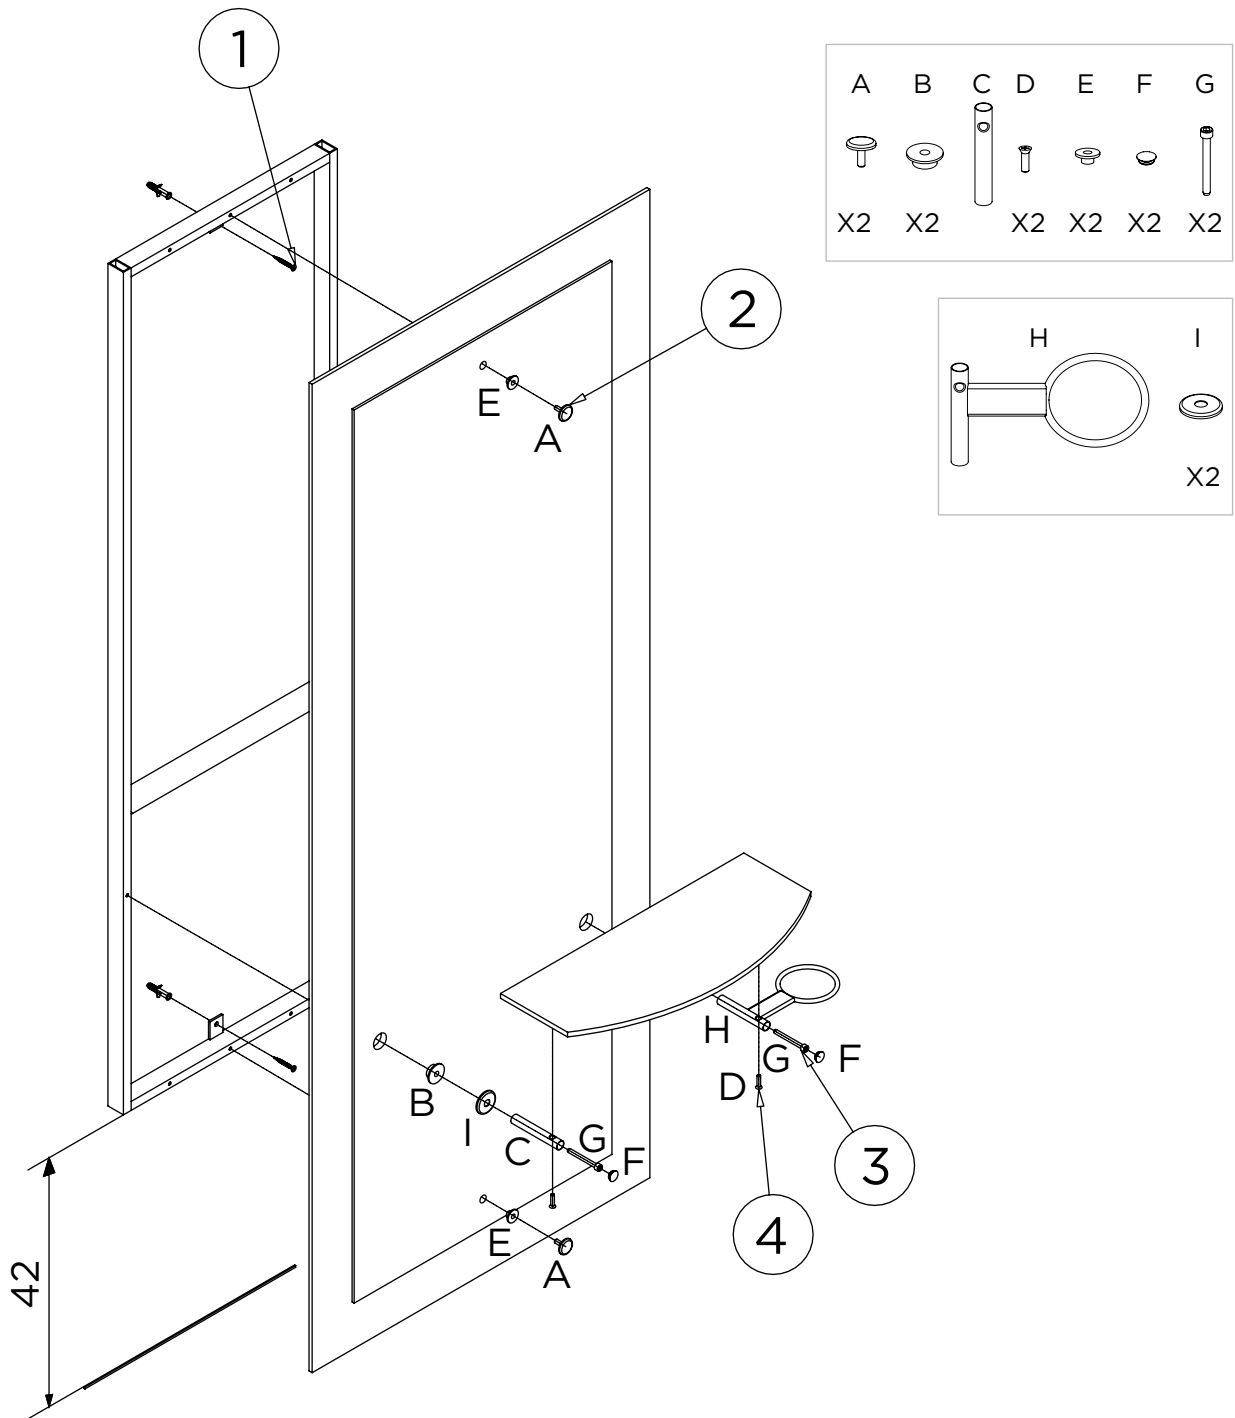

- Fissaggio a parete / Wall fixing
- ⊙ 220-240VAC 50/60Hz 36W

MI/030/N-02

MI/030/B-01

MI/030/N-02

MI/030/B-01

SCHEMA FISSAGGIO LED ASSEMBLY INSTRUCTIONS, LED LIGHT

BIADESIVO

DOUBLE-SIDED
TAPE