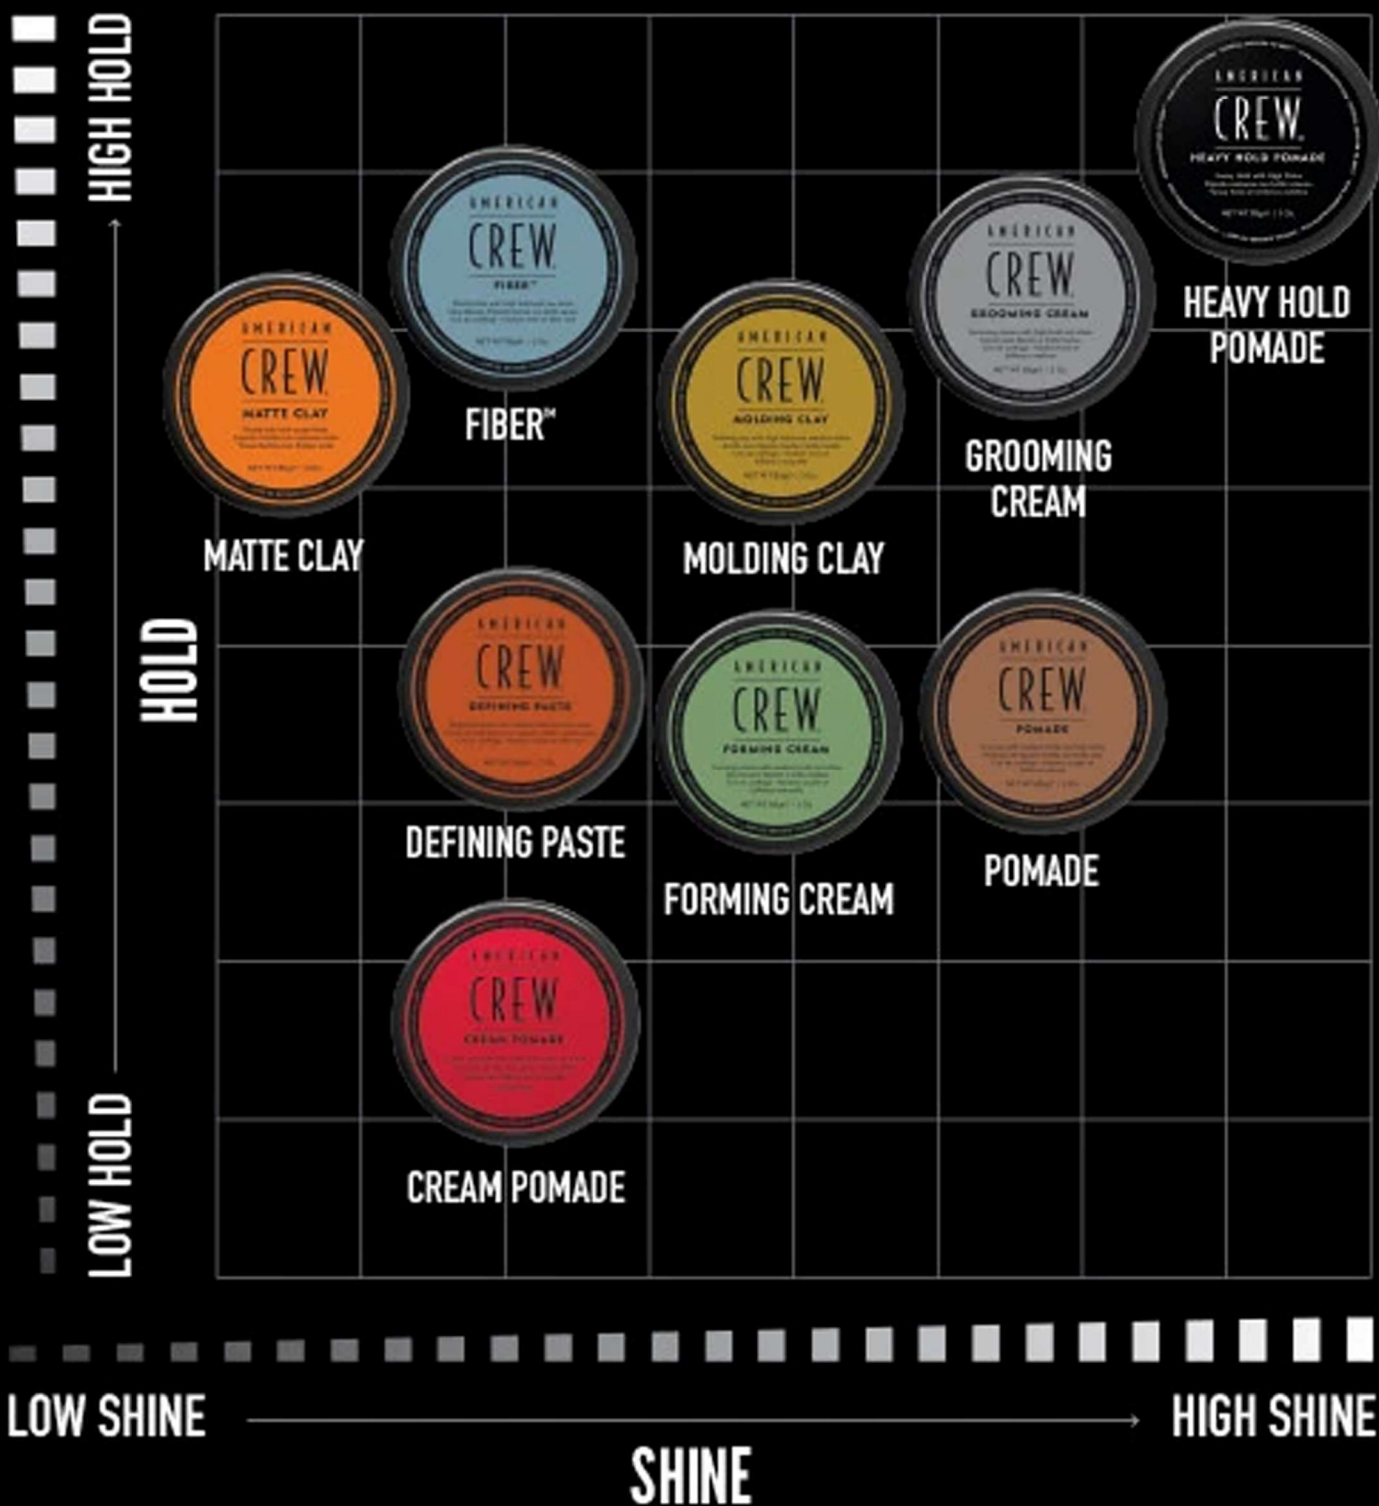

A M E R I C A N

CREW[®]

Official Supplier to Men[™]

STYLE MATRIX

A M E R I C A N

CREW®

Official Supplier to Men™

STYLING PICK YOUR PUCK

FIBER™

Pliable fiber with high hold and low shine

MOLDING CLAY

Molding clay with high hold and medium shine

DEFINING PASTE

Definition paste with medium hold and low shine

GROOMING CREAM

Grooming cream with high hold and shine

FORMING CREAM

Forming cream with medium hold and shine

POMADE

Pomade with medium hold and high shine

HEAVY HOLD POMADE

Heavy hold pomade with high shine

CREAM POMADE

Cream pomade with light hold and low shine

MATTE CLAY

Matte clay provides a workable medium hold